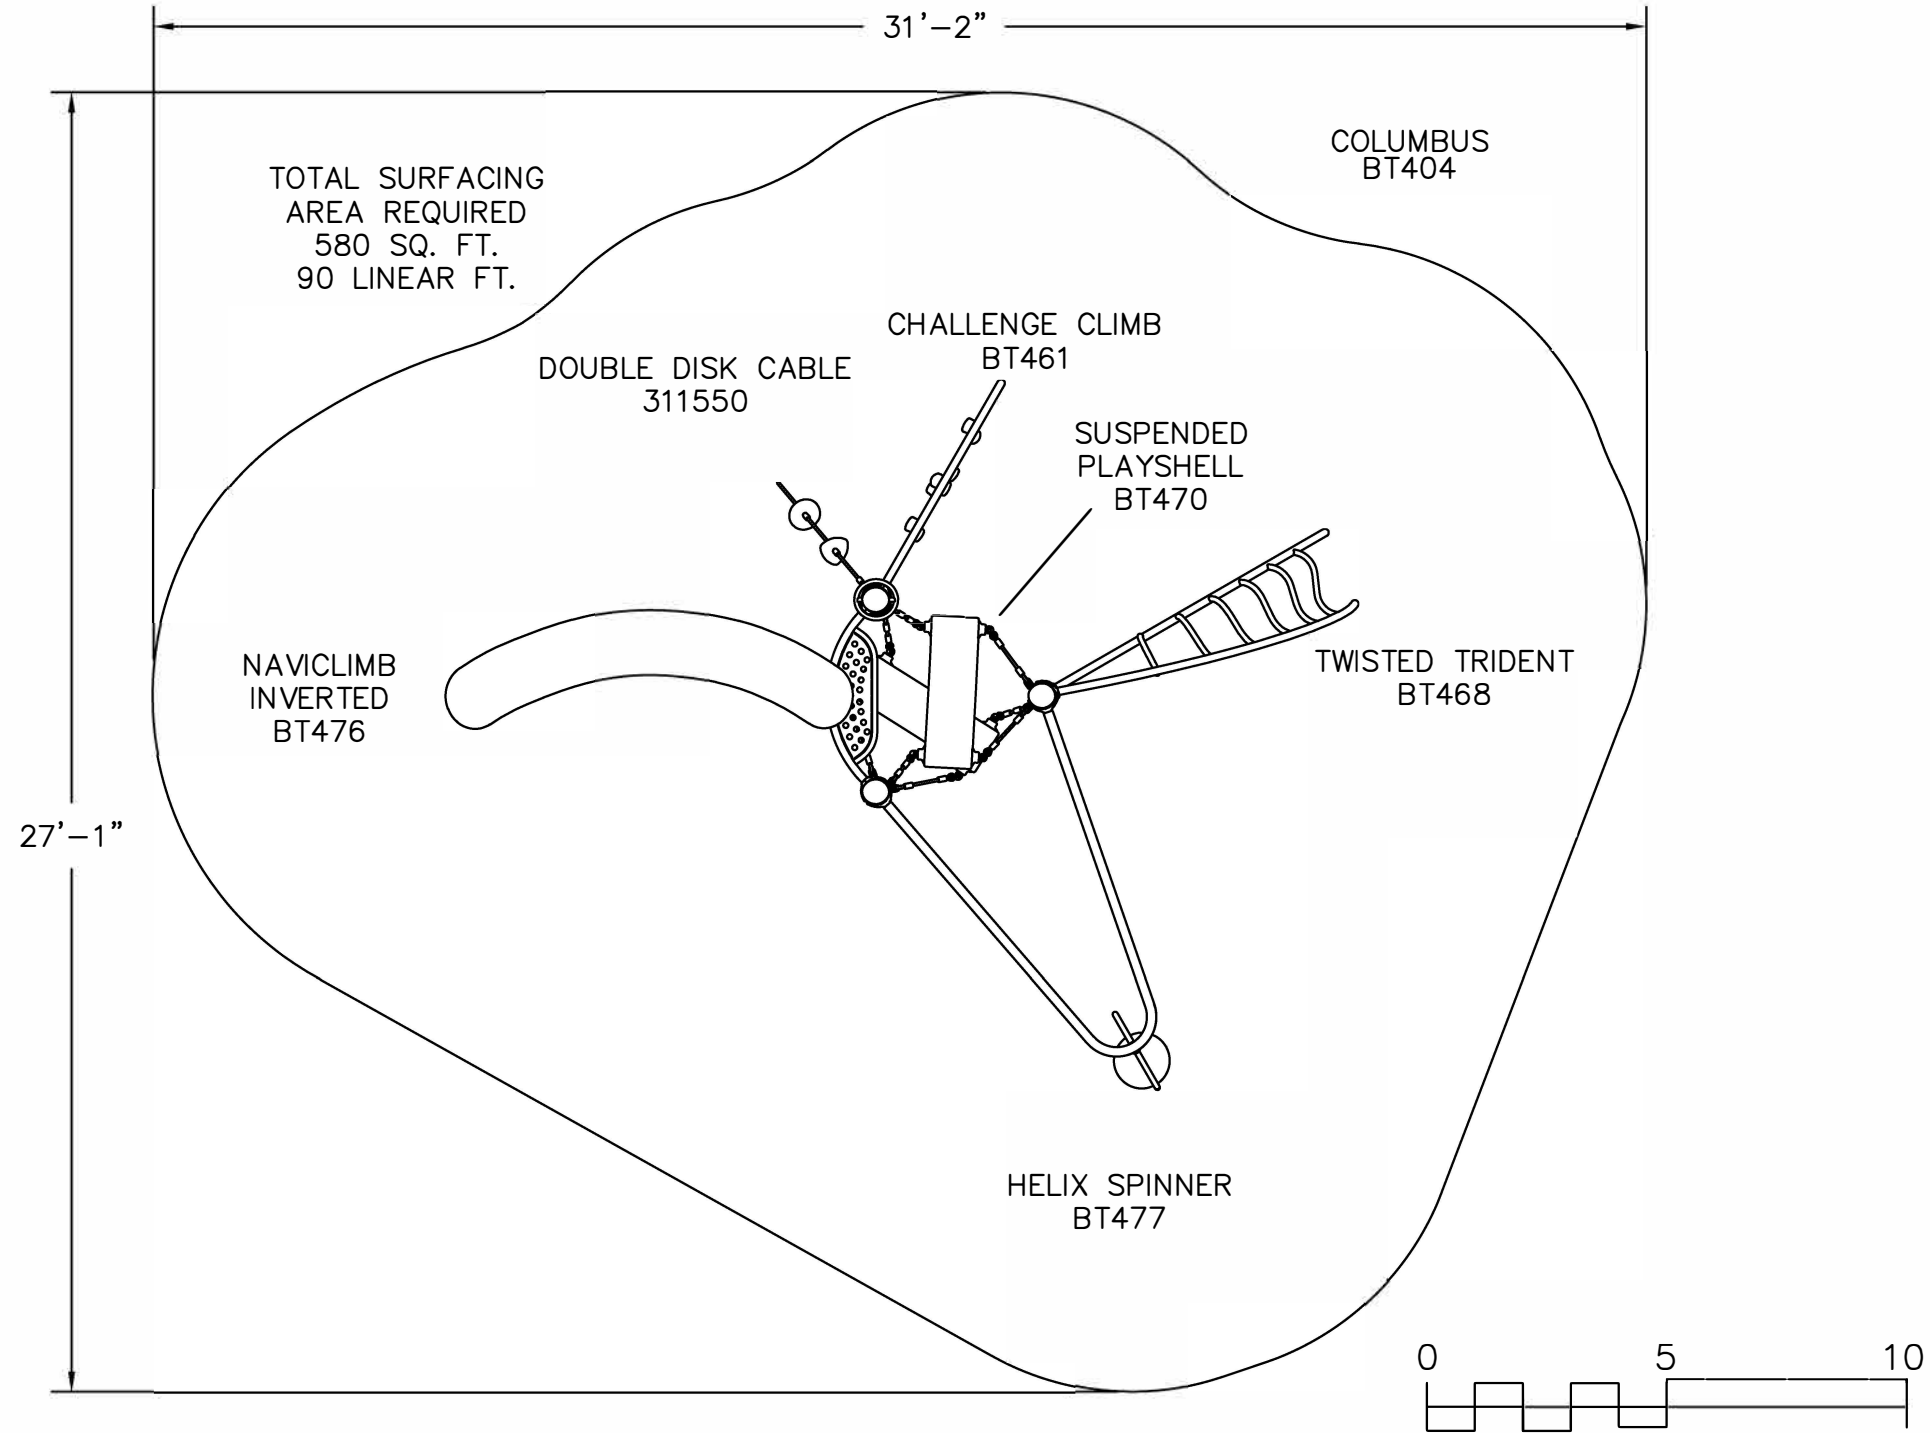

Columbus
BT-404

This play equipment is
recommended for
children ages:
5-12

Scale: 1/4" = 1'-0"
This drawing can be
scaled only when in
an 11" x 17" format

Drawn By:
Jason Roberts
Date:
06/22/2018
Quote Number:
BT-404

BigToys

544 Chestnut Street
Chattanooga, TN 37402
866-814-8697 | www.bigtoys.com

User Capacity
15-20
Critical Fall Height
8'-0"

ISO
9001
CERTIFIED

Bigtoys

IMPORTANT: Never install play equipment over hard, unresilient surfaces such as asphalt, concrete, or compacted earth. It is the owner's responsibility to ensure the "minimum area required" contains an appropriate amount of resilient material to cushion accidental falls.