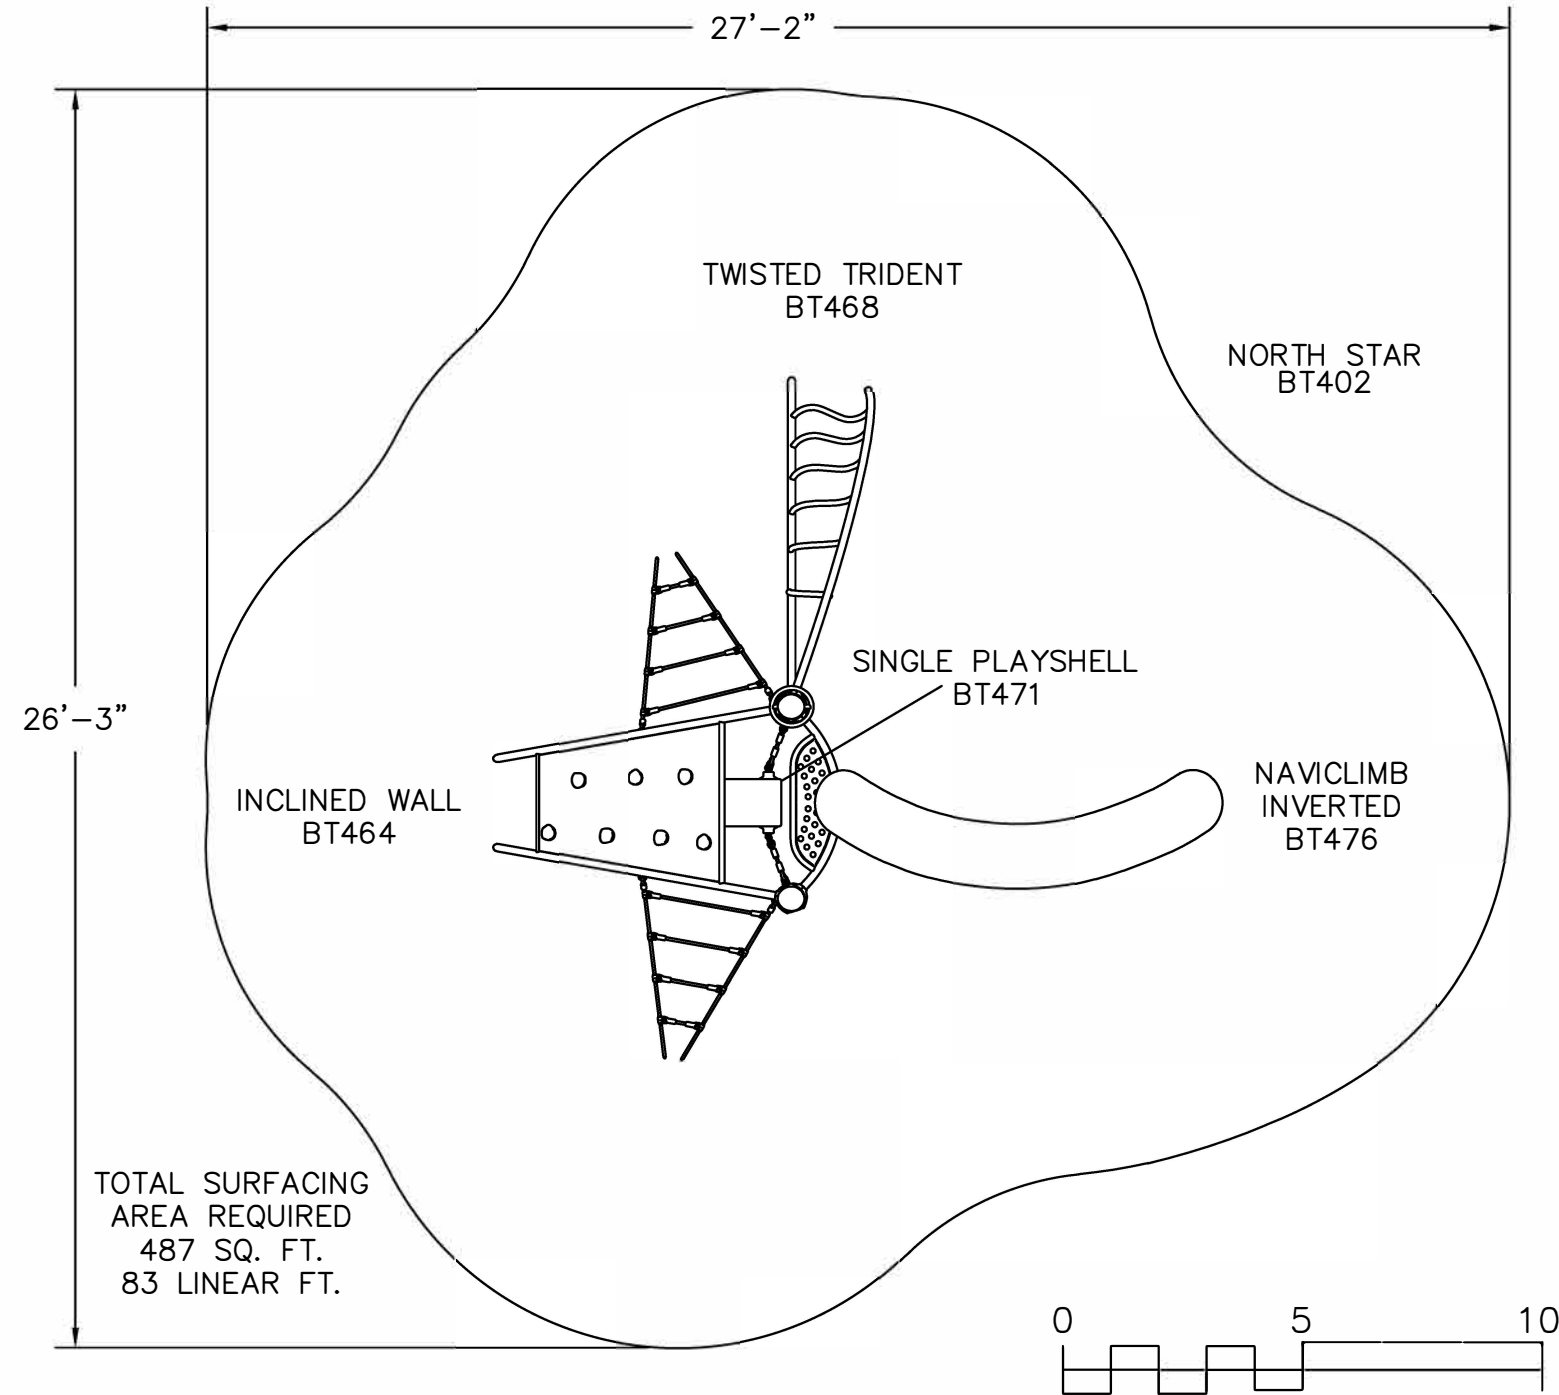

North Star
BT-402

This play equipment is
recommended for
children ages:
5-12

Scale: 1/4" = 1'-0"
This drawing can be
scaled only when in
an 11" x 17" format

Drawn By:
Jason Roberts
Date:
06/22/2018
Quote Number:
BT-402

BigToys

544 Chestnut Street
Chattanooga, TN 37402
866-814-8697 | www.bigtoys.com

User Capacity
12-14
Critical Fall Height
8'-0"

ISO
9001
CERTIFIED

Bigtoys

IMPORTANT: Never install play equipment over hard, unresilient surfaces such as asphalt, concrete, or compacted earth. It is the owner's responsibility to ensure the "minimum area required" contains an appropriate amount of resilient material to cushion accidental falls.